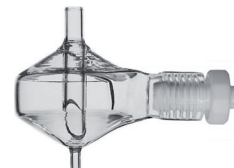

DuraMist
1mL/min uptake [ARG-07-DM1](#)
400µL/min uptake [ARG-07-DM04](#)

VeeSpray - Ceramic
Standard [ARG-07-CV6](#)

IsoMist

IsoMist Programmable Temperature Spray Chamber for 700-ES or Vista Radial

With glass spray chamber [KT-1022](#)
With quartz spray chamber [KT-1022Q](#)
With PFA spray chamber [KT-1022P](#)
For all Glass System [KT-1055](#)

Spray Chambers

Tracey
50mL Cyclonic [20-809-0600HE](#)

Twister
50mL Cyclonic [20-809-0285HE](#)

Cinnabar
20mL Cyclonic [20-809-0183HE](#)

Twinnabar
20mL Cyclonic [20-809-0448HE](#)

Tracey TFE
50mL Cyclonic [20-809-9188](#)
Suitable for use with HF.

Mounting Bracket - HF Spray Chamber
[21-809-2555](#)

PuraFlex Transfer Tube
[21-809-2735](#)
Connects spray chamber to torch.
Requires adjustable mount 21-809-2555.

Torches

D-Torch Demountable Torch

D-Torch with Quartz Outer Tube [30-808-3052](#)